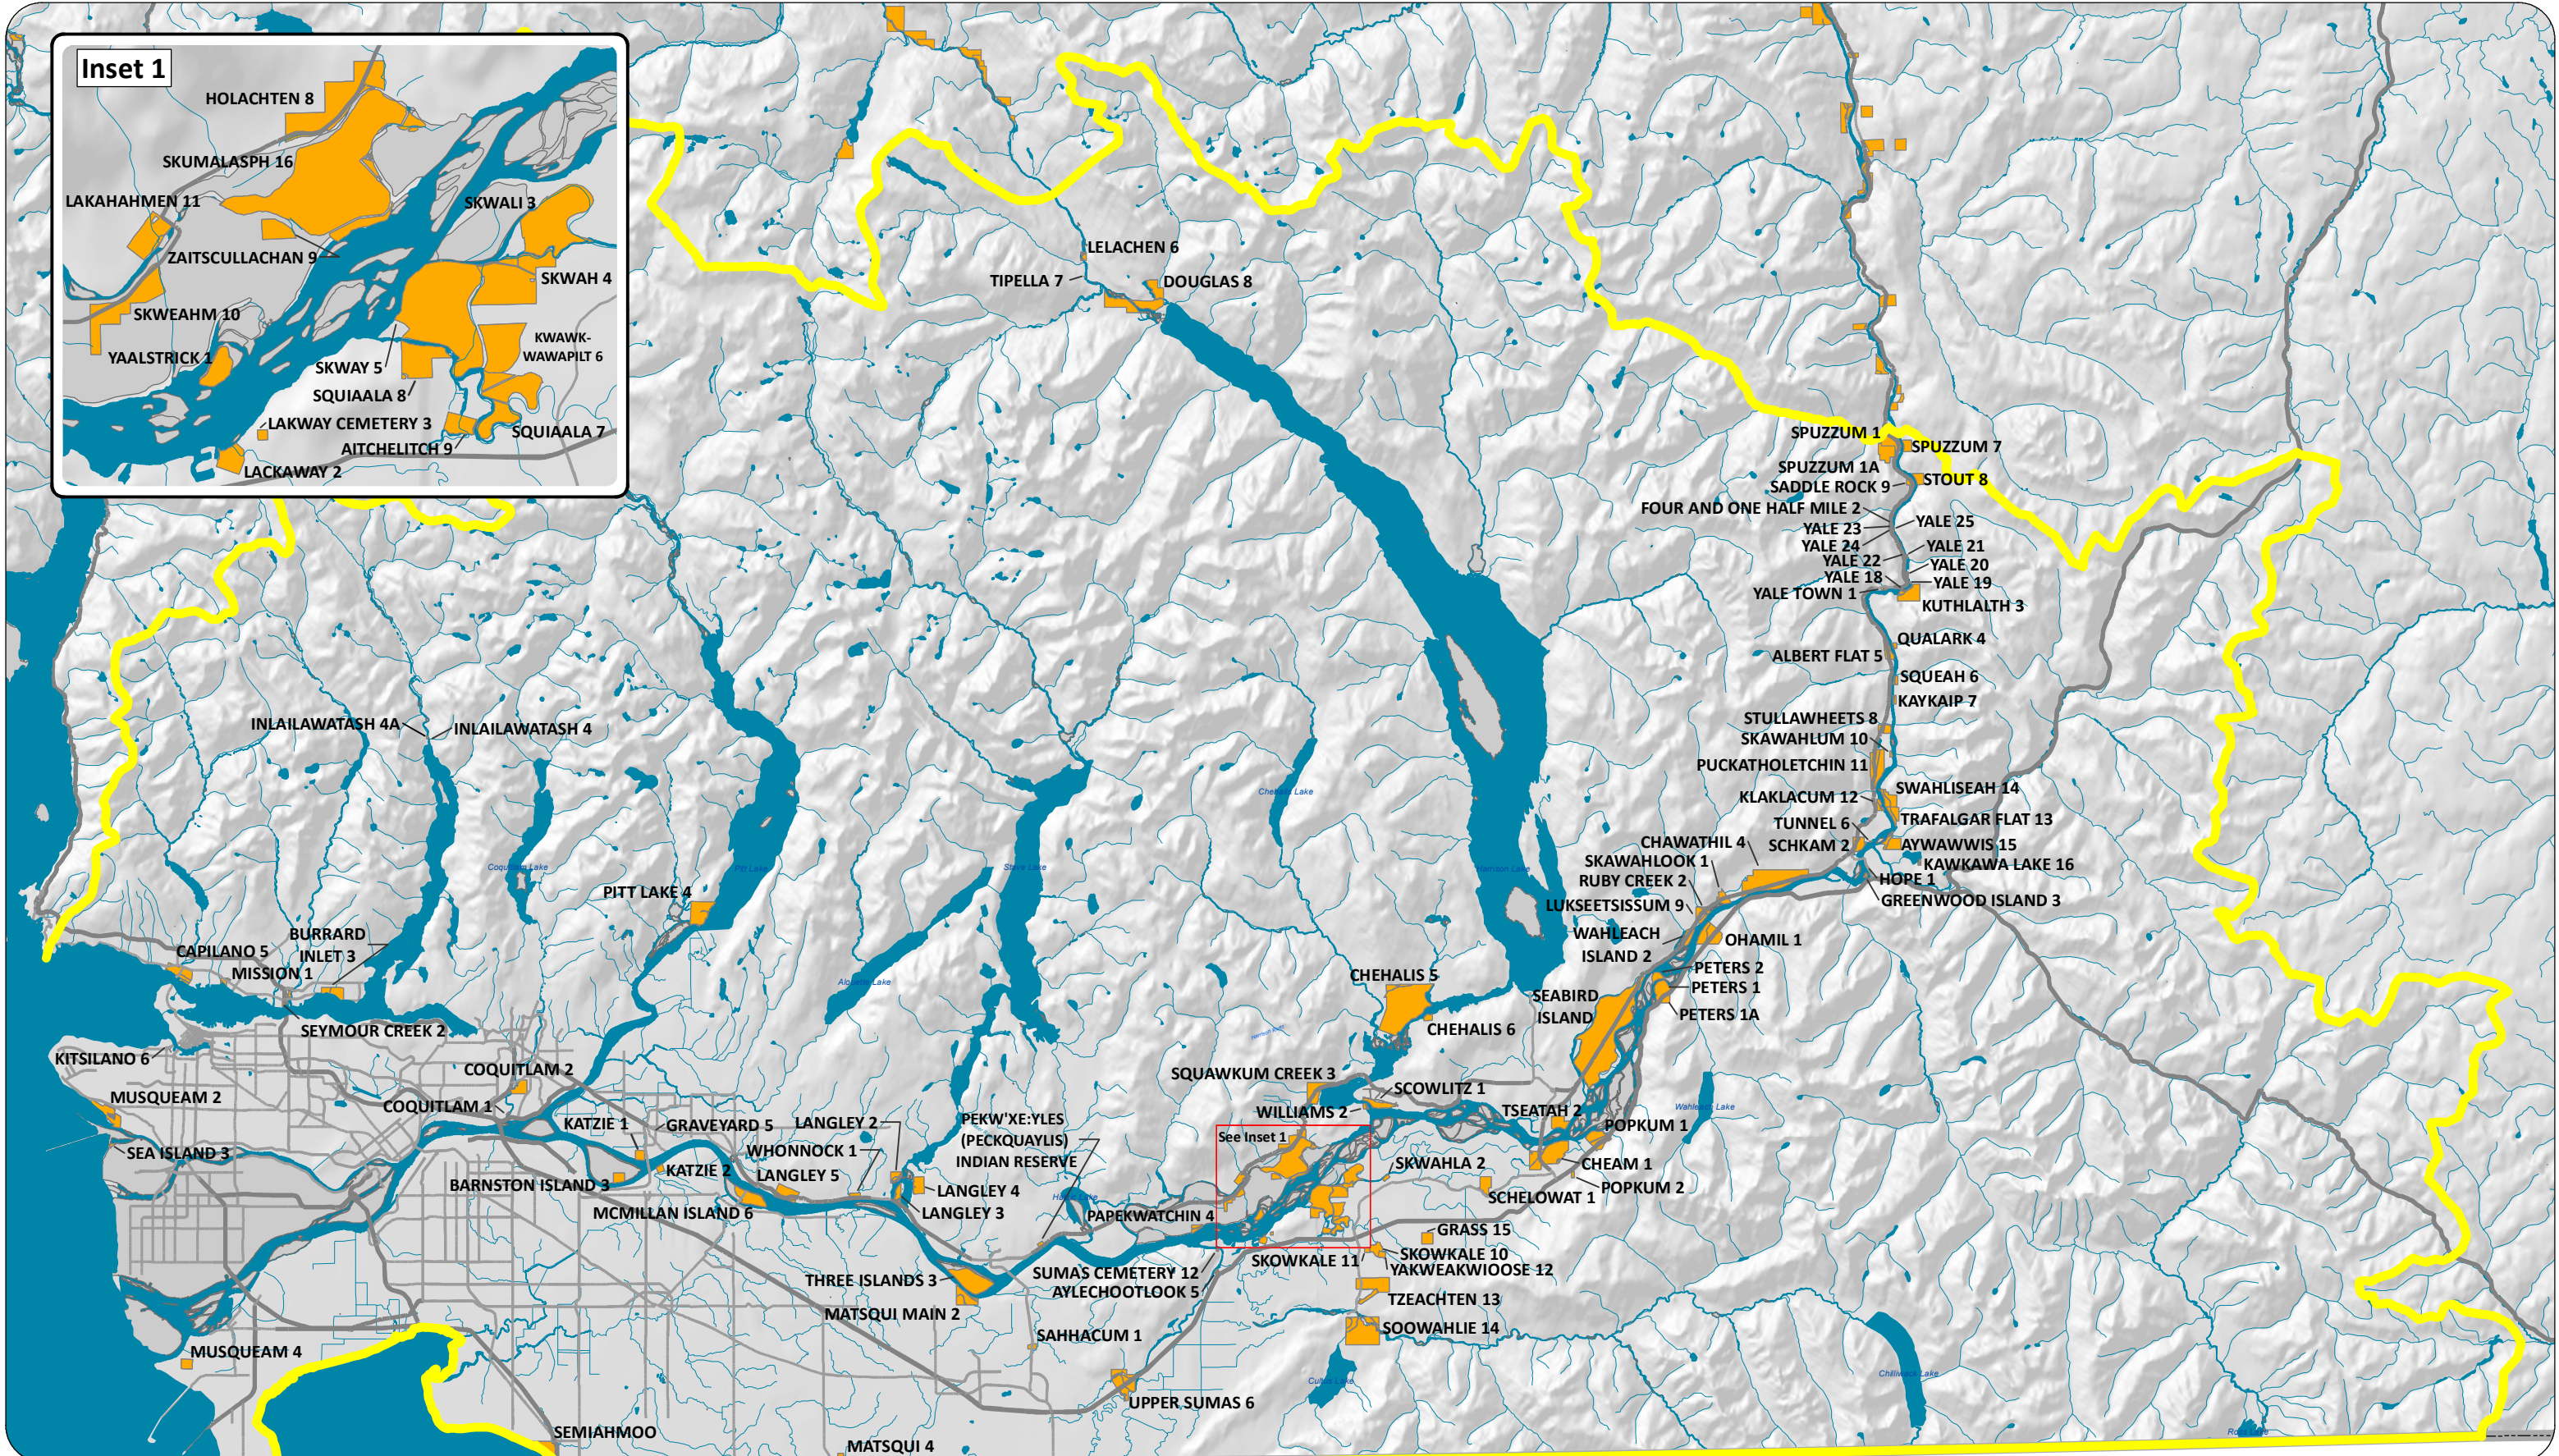

S'ólh Téméxw - Stó:lō Traditional Territory

Legend
 S'ólh Téméxw - Stó:lō Traditional Territory
 Reserves

 Stó:lō Research and Resource Management Centre

 Stó:lō Nation

UTM Zone 10
 NAD 83
 SRRMC GIS - Ezra Greene
 Wednesday, June 25, 2014