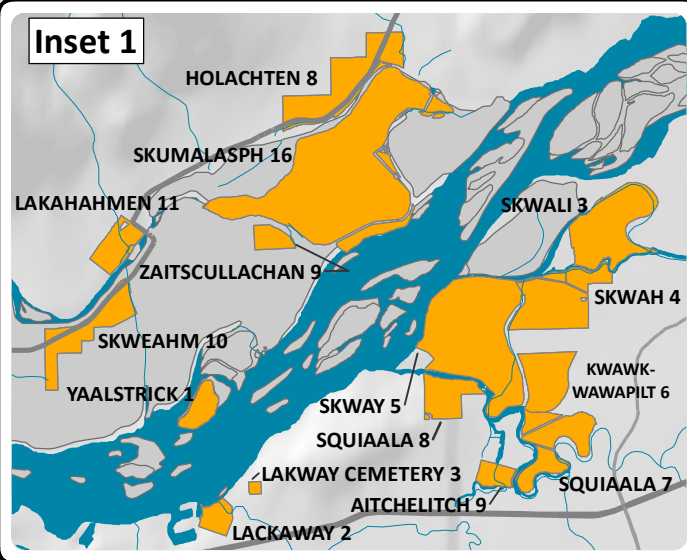

S'ólh Téméxw - Stó:lō Traditional Territory

Legend
 S'ólh Téméxw - Stó:lō Traditional Territory
 Reserves

 Stó:lō Research and Resource Management Centre

 Stó:lō Nation

UTM Zone 10
 NAD 83
 SRRMC GIS - Ezra Greene
 Wednesday, June 25, 2014